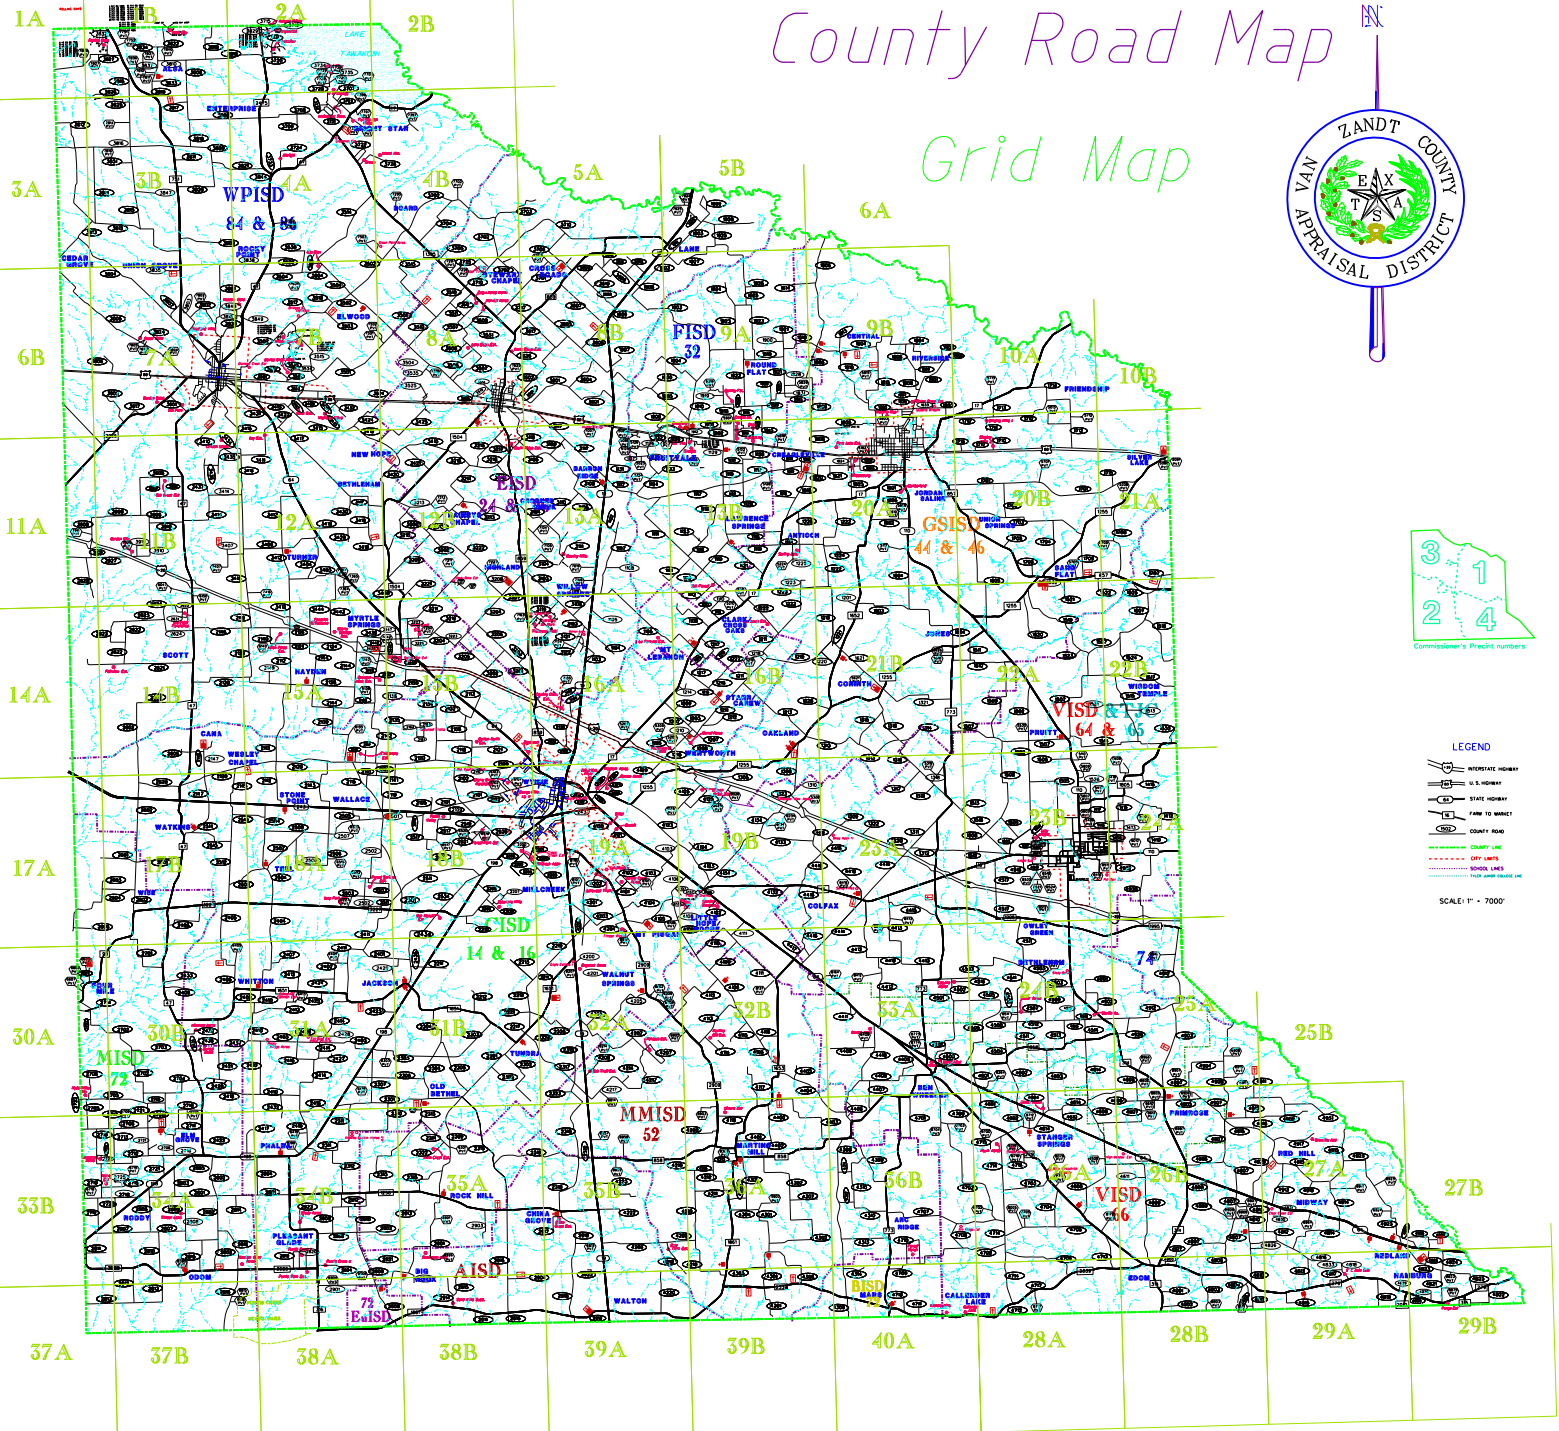

VAN ZANDT COUNTY

County Road Map

Grid Map

PREPARED BY: VAN ZANDT COUNTY APPRAISAL DISTRICT 01/2013